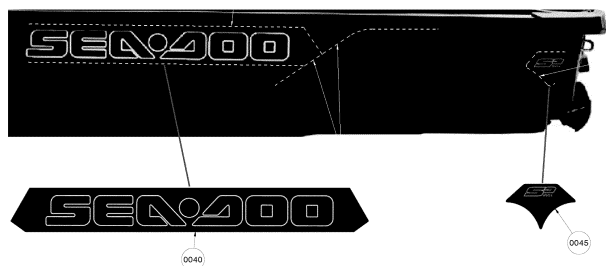

DETAIL ITEM 0040, 0045.